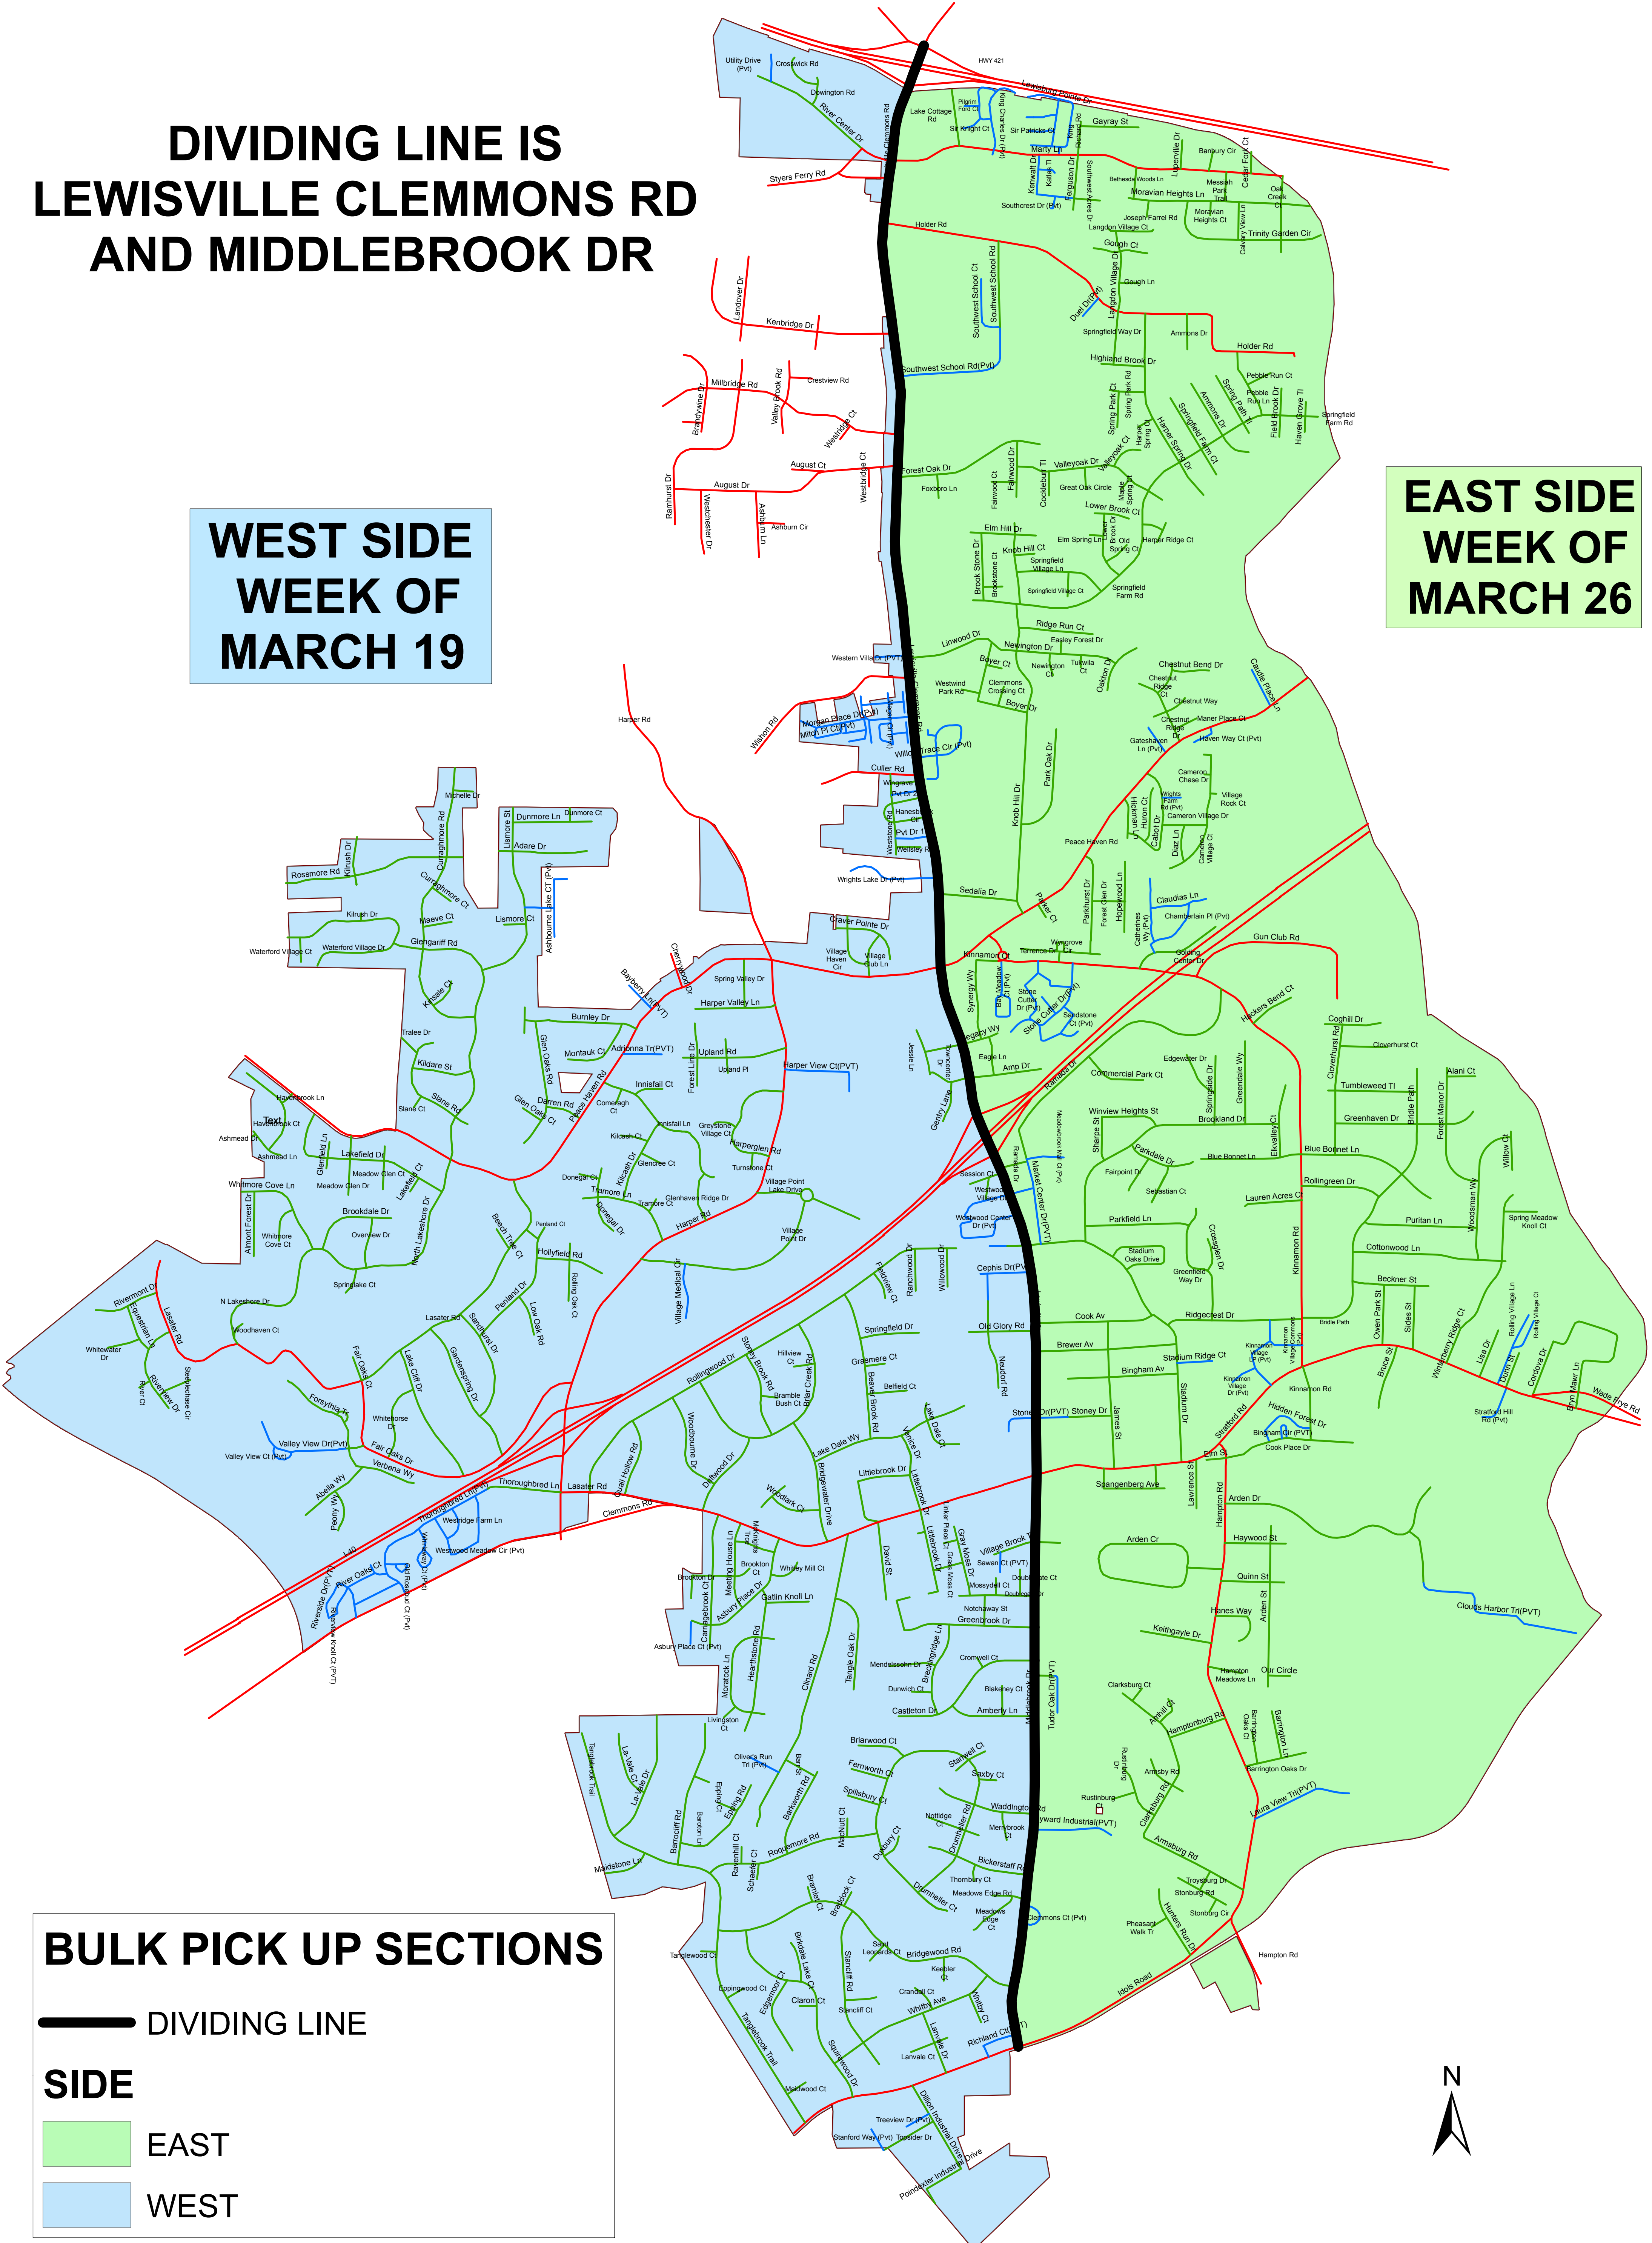

CLEMMONS BULK PICKUP SCHEDULE 2018

HAVE YOUR ITEMS TO THE CURB BY 7AM MONDAY MORNING

**DIVIDING LINE IS
LEWISVILLE CLEMMONS RD
AND MIDDLEBROOK DR**

**WEST SIDE
WEEK OF
MARCH 19**

**EAST SIDE
WEEK OF
MARCH 26**

BULK PICK UP SECTIONS

DIVIDING LINE

SIDE

- EAST**
- WEST**